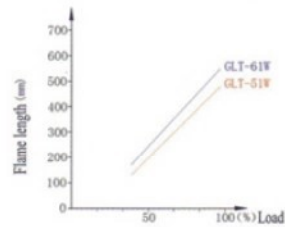

### Specification

MODEL	OUTPUTKCAL/HR	OUTPUT KW	CONTROL	MOTOR WATT/PHASE
GLT - 61W	500000	581	TWO STAGE	750/3Ø
GLT - 81W	600000	698	TWO STAGE	1000/3Ø
GLT - 120W	800000	930	TWO STAGE	1500/3Ø
GLT - 150W	1000000	1163	TWO STAGE	2200/3Ø

### PQ Features chart and flame dimensions

TYPE	A	B	C	D	E	F	G
GLT - 61W	Ø140	150	937	435	522	4-Ø12	Ø230

Head Office: Olympia Kogyo Co., Ltd . 7-33-28 Fujimicho, Tachikawa, Tokyo, Japan