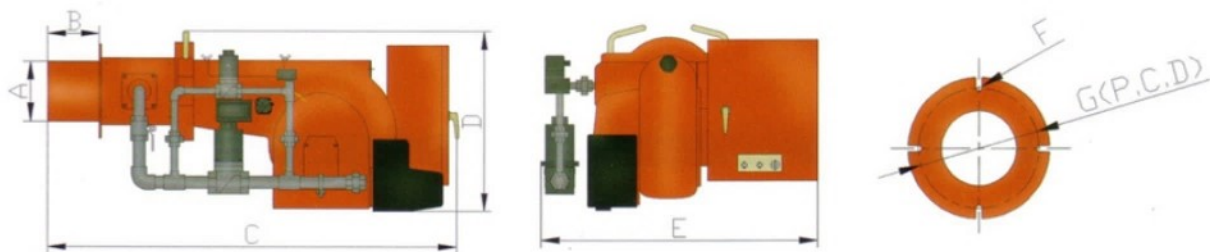

### Specification

MODEL	OUTPUTKCAL/HR	OUTPUT KW	CONTROL	MOTOR WATT/PHASE
GLT - 61W	500000	581	TWO STAGE	750/3Ø
GLT - 81W	600000	698	TWO STAGE	1000/3Ø
GLT - 120W	800000	930	TWO STAGE	1500/3Ø
GLT - 150W	1000000	1163	TWO STAGE	2200/3Ø

### PQ Features chart and flame dimensions

TYPE	A	B	C	D	E	F	G
GLT - 61W	Ø140	150	937	435	522	4-Ø12	Ø230

Head Office: Olympia Kogyo Co., Ltd . 7-33-28 Fujimicho, Tachikawa, Tokyo, Japan