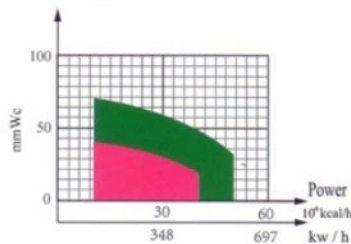

### Specification

MODEL	OUTPUTKCAL/HR	OUTPUT KW	CONTROL	MOTOR WATT/PHASE
GLT - 61W	500000	581	TWO STAGE	750/3Ø
GLT - 81W	600000	698	TWO STAGE	1000/3Ø
GLT - 120W	800000	930	TWO STAGE	1500/3Ø
GLT - 150W	1000000	1163	TWO STAGE	2200/3Ø

### PQ Features chart and flame dimensions

TYPE	A	B	C	D	E	F	G
GLT - 61W	Ø140	150	937	435	522	4-Ø12	Ø230

Head Office: Olympia Kogyo Co., Ltd . 7-33-28 Fujimicho, Tachikawa, Tokyo, Japan